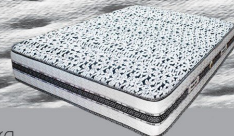

Venezia

Visco

Memory

Deluxe

Extra

Silver

Gold

Pilly Top

Dr.Mattresses

Rebound

Pocket

Bonnell

FAMILY BED
 Mattresses & bed linen

Made In Egypt

Nano Pocket Spring
With Hard Foam

20 CM