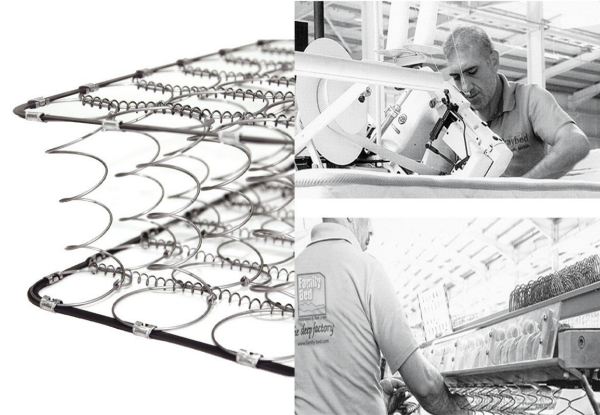

Bonnell Spring Unit

The bonnell spring is a classic unit, and has ,
through the years , proven its worth . it is made
from around hourglass shaped springs wich are tied
together to form amat . Around helical crosswise
connects each single spring to spring unit. Different
thickness (gauge) of wire in springs makes a harder
or softer mattress.the number of springs per
mattress type is one of the key quality characteristics of a
bonnell spring mattress. Binell Spring System -
the bonnell spring was Chinese first innerspring
unit.Especially developed electronic heat tempering
makes the bonnell spring system virtually
indestructible ,while providing you with the
support you need .all of raysons bonnell tensile steel
coil spring pass twice through a constant
temperature ,electronically controlled heat
tempering process , ensuring there is no break -up
under pressure . Not too firm , not too soft -
thebonnell unit was developed as a result of
scientific research to see that the correct amount of
supports goes to every part of body . The steel side
supports of the bonnell unit provide added stability
to the very edge of mattress , increasing the overall
sleeping surface , Addition in pocket industry and
automated Upholstery